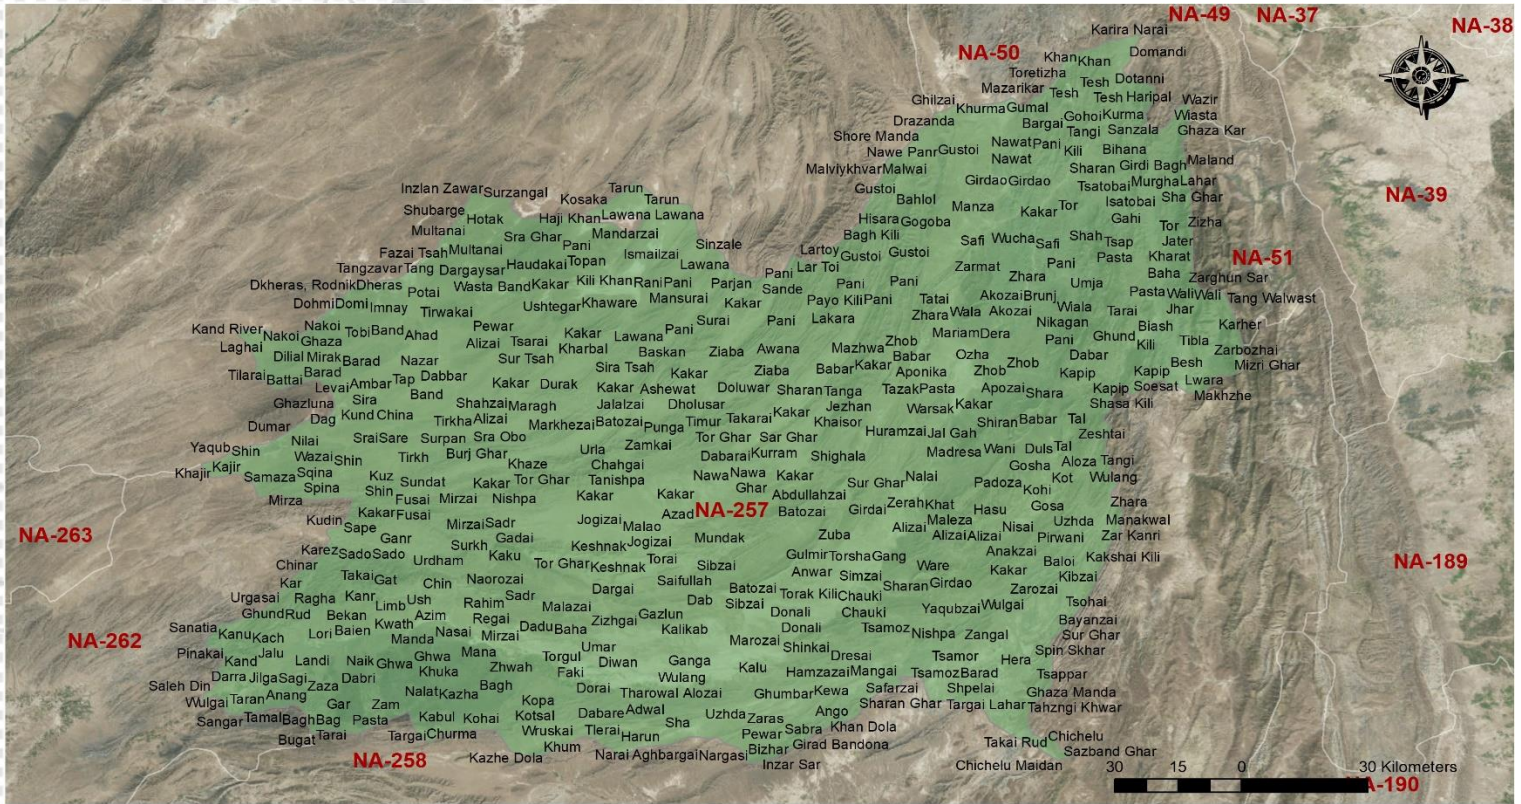

# CONSTITUENCY PROFILE

NA-257 KILLA SAIFULLAH-CUM-ZHOB-CUM-SHERANI

BALUCHISTAN

## CONSTITUENCY POPULATION

806,474

Total

Number of polling stations where registered voters exceed 1,200

42

## LIST OF CONTESTING CANDIDATES

#	Name	Name of Political Party
1	Allah Noor	Pashtunkhwa Milli Awami Party
2	Amanullah	Awami National Party
3	Sheikh Abdul Sattar	Independent
4	Sheikh Imran Babar	Pakistan Peoples Party Parliamentarians
5	Abdul Rauf	Jamiat Ulama-e-Islam Nazryati Pakistan
6	Abdul Wasay	Muttahidda Majlis-e-Amal Pakistan
7	Atta Muhammad	Balochistan Awami Party
8	Ain-u-Din	Balochistan National Party
9	Muhammad Amin Khan Jogizai	Pakistan Tehreek-e-Insaf
10	Muhammad Naseem	Independent
11	Najm-u-Din	Jamiat Ulama-e-Islam (Sami-ul-Haq)